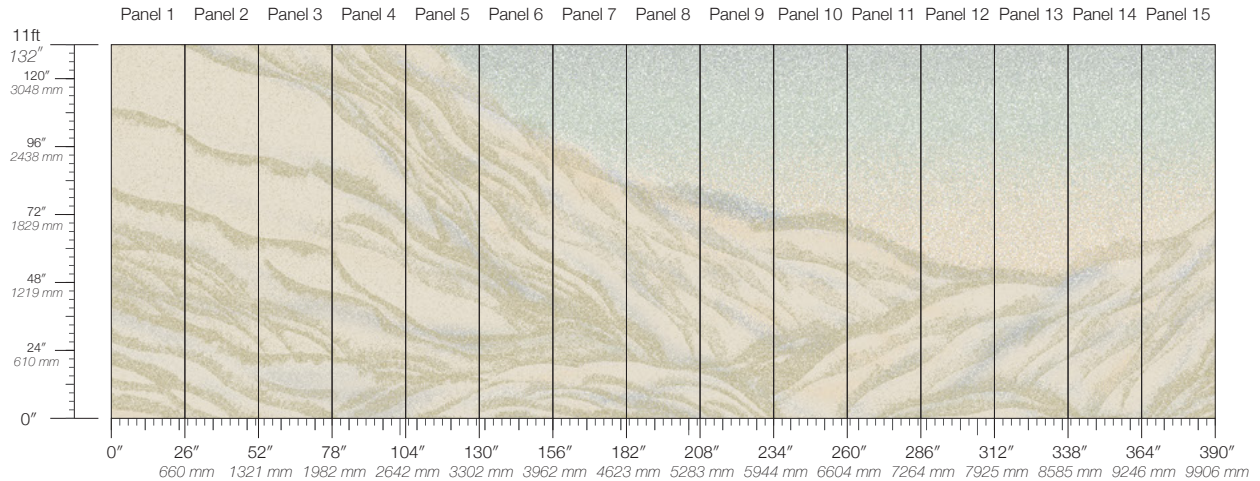

Singing Sand Canyon

Suitable for residential and some commercial projects

COLOR
Canyon

STOCK
Made to order

REPEAT
Non-repeating

CONTACT
sales@calicowallpaper.com
+1 718 243 1705
57 Lispernard Street
New York, NY 10013 USA

ITEM
3208

MINIMUM
1 panel

LEAD TIME
4 weeks to print

CONTENT
Clay-Coated Paper

MAINTENANCE
Water-based cleanser

ORIGIN
USA

DISCLAIMER
Panel maps represent mural artwork only. Reference the physical sample for color and texture.

PANEL WIDTH
26" / 661 mm trimmed

FLAMMABILITY
ASTM E84 Adhered Class A

DETAILS
Custom options available

PANEL HEIGHT
132" / 3353 mm standard

ENVIRONMENTAL
FSC Certified Content

PRICE
Available upon request