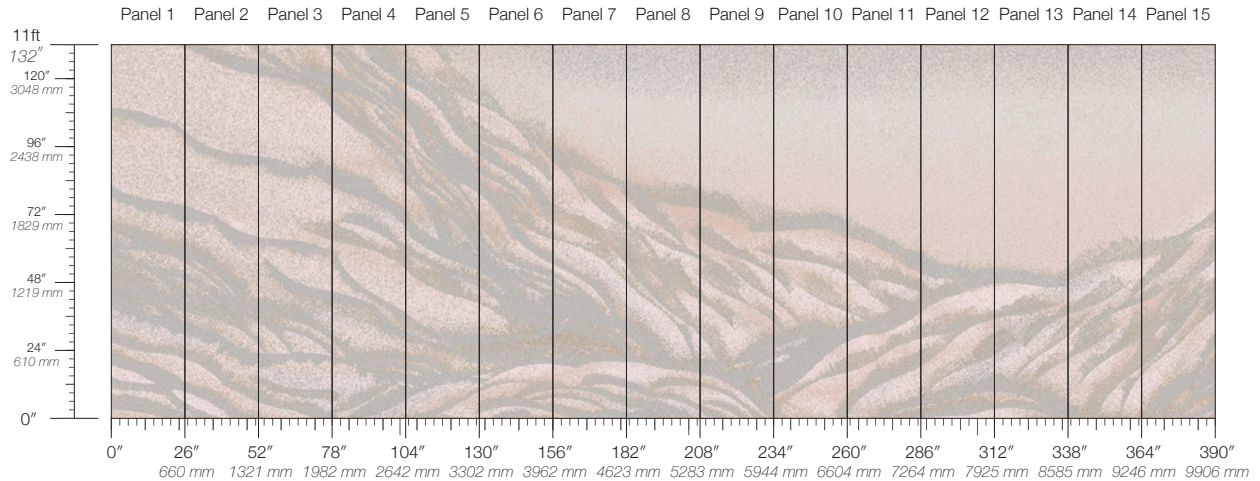

Singing Sand Steppe

Suitable for residential and some commercial projects

COLOR
Steppe

STOCK
Made to order

REPEAT
Non-repeating

CONTACT
sales@calicowallpaper.com
+1 718 243 1705
57 Lispenard Street
New York, NY 10013 USA

ITEM
3212

MINIMUM
1 panel

LEAD TIME
4 weeks to print

CONTENT
Clay-Coated Paper

MAINTENANCE
Water-based cleanser

ORIGIN
USA

DISCLAIMER
Panel maps represent mural artwork only. Reference the physical sample for color and texture.

PANEL WIDTH
26" / 661 mm trimmed

FLAMMABILITY
ASTM E84 Adhered Class A

DETAILS
Custom options available

PANEL HEIGHT
132" / 3353 mm standard

ENVIRONMENTAL
FSC Certified Content

PRICE
Available upon request