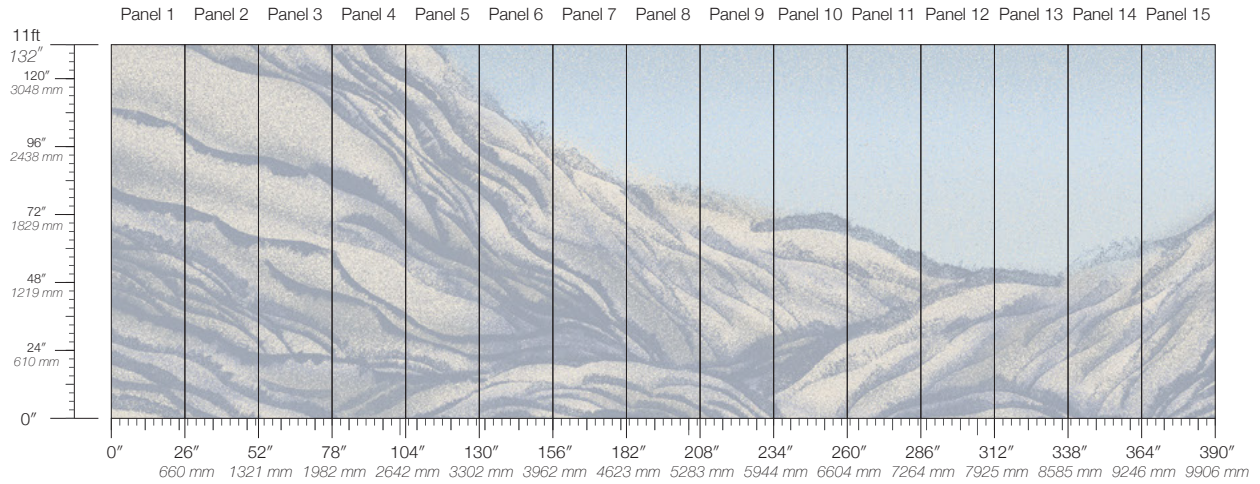

Singing Sand Ravine

Suitable for residential and some commercial projects

COLOR
Ravine

STOCK
Made to order

REPEAT
Non-repeating

CONTACT
sales@calicowallpaper.com
+1 718 243 1705
57 Lispernard Street
New York, NY 10013 USA

ITEM
3210

MINIMUM
1 panel

LEAD TIME
4 weeks to print

CONTENT
Clay-Coated Paper

MAINTENANCE
Water-based cleanser

ORIGIN
USA

DISCLAIMER
Panel maps represent mural artwork only. Reference the physical sample for color and texture.

PANEL WIDTH
26" / 661 mm trimmed

FLAMMABILITY
ASTM E84 Adhered Class A

DETAILS
Custom options available

PANEL HEIGHT
132" / 3353 mm standard

ENVIRONMENTAL
FSC Certified Content

PRICE
Available upon request