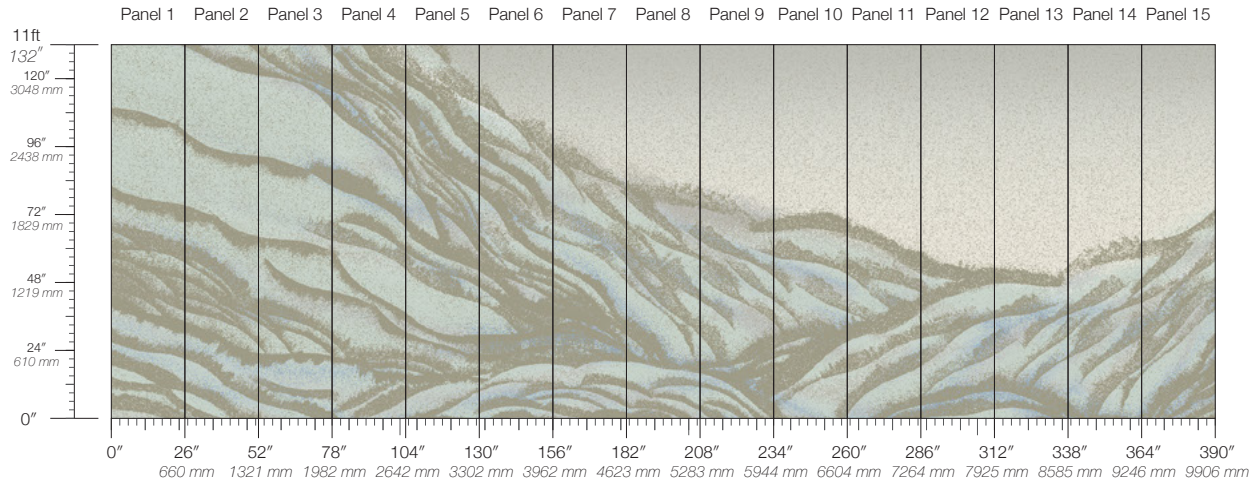

Singing Sand Sierra

Suitable for residential and some commercial projects

COLOR
Sierra

STOCK
Made to order

REPEAT
Non-repeating

CONTACT
sales@calicowallpaper.com
+1 718 243 1705
57 Lispernard Street
New York, NY 10013 USA

ITEM
3211

MINIMUM
1 panel

LEAD TIME
4 weeks to print

CONTENT
Clay-Coated Paper

MAINTENANCE
Water-based cleanser

ORIGIN
USA

DISCLAIMER
Panel maps represent mural artwork only. Reference the physical sample for color and texture.

PANEL WIDTH
26" / 661 mm trimmed

FLAMMABILITY
ASTM E84 Adhered Class A

DETAILS
Custom options available

PANEL HEIGHT
132" / 3353 mm standard

ENVIRONMENTAL
FSC Certified Content

PRICE
Available upon request